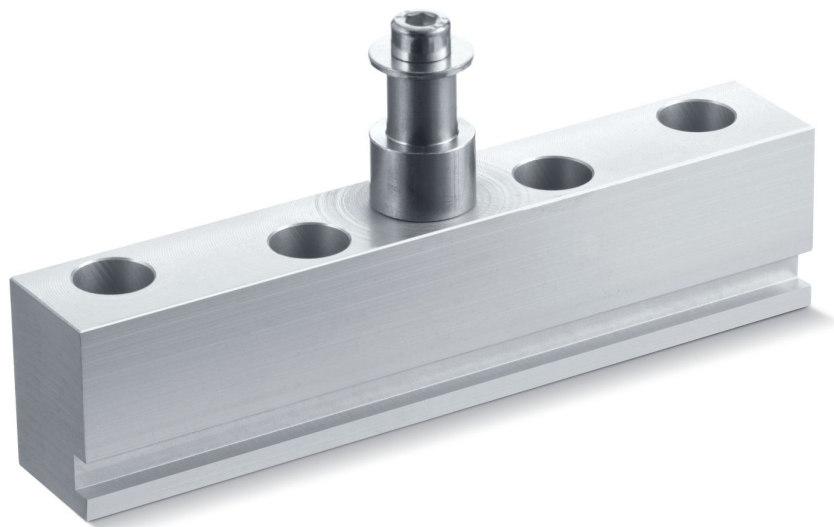

Product data sheet

Casement bracket E 3000 NSK A-HU

For installation of the E 1500 S and E 3000 spindle drives

Application Areas

Secondary closing edge installation on roof window types Alcoa AA 100 and Hueck VF 50/60

Product Data Table

Productname	Casement bracket E 3000 NSK A-HU
-------------	----------------------------------