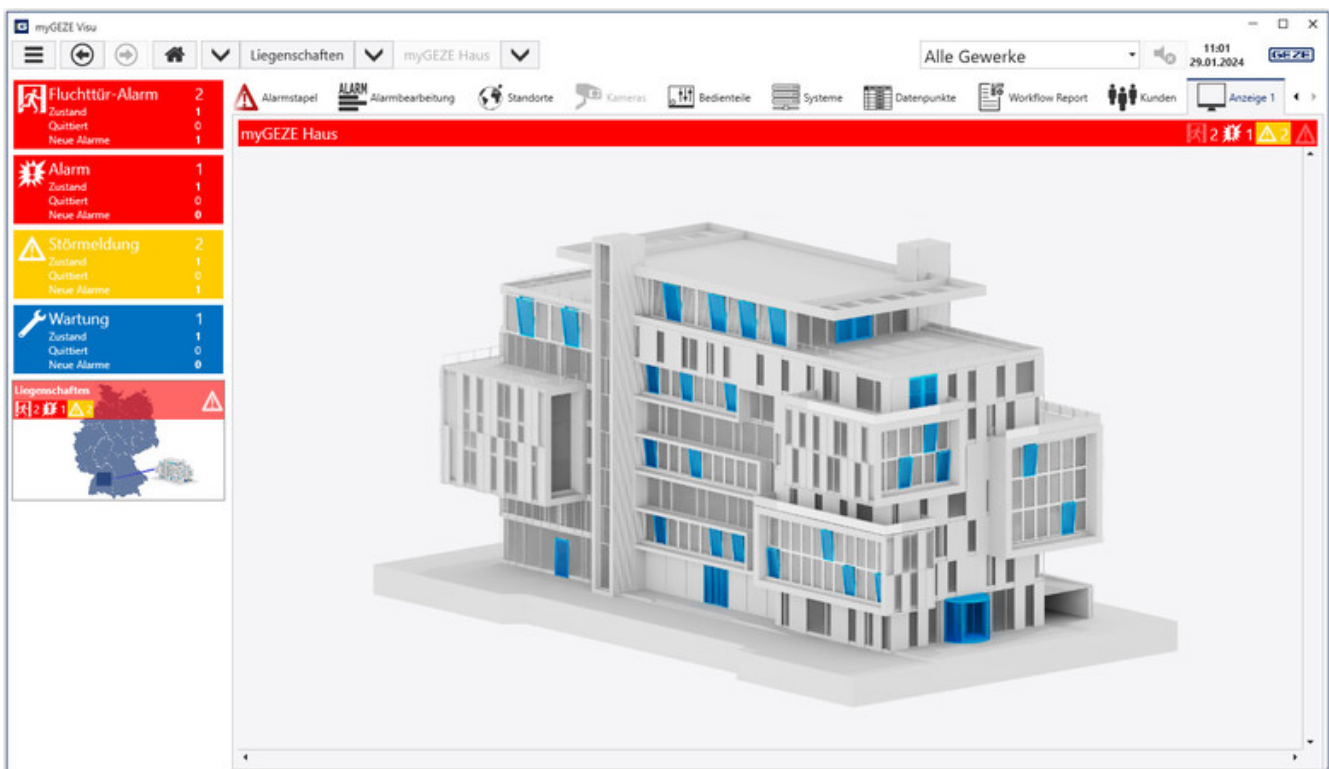

Product data sheet

myGEZE Visu five additional operating stations *

License for the basic packages to use five additional operating stations

AREAS OF APPLICATION

- License option for use of multi-station capability
- Expand use with five additional operating stations

myGEZE Visu five additional operating stations *

PRODUCT FEATURES

→ Modular license concept for adjusting the system to customer requirements

TECHNICAL DATA

Productname	myGEZE Visu five additional operating stations *
-------------	--