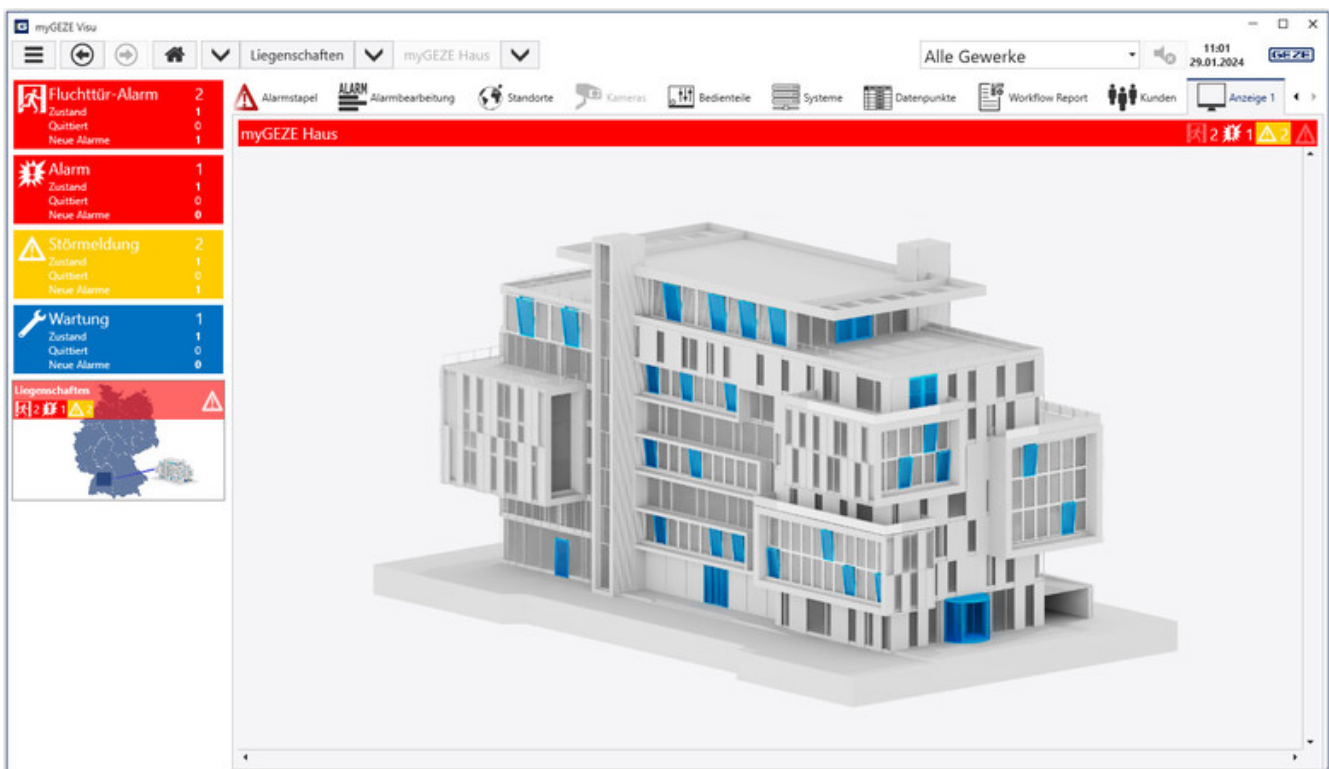

Product data sheet

myGEZE Visu additional operating station *

License for the basic packages to use an additional operating station

AREAS OF APPLICATION

- License option for use of multi-station capability
- Expand use with an additional operating station

myGEZE Visu additional operating station *

PRODUCT FEATURES

→ Modular license concept for adjusting the system to customer requirements

TECHNICAL DATA

Productname	myGEZE Visu additional operating station *
-------------	--