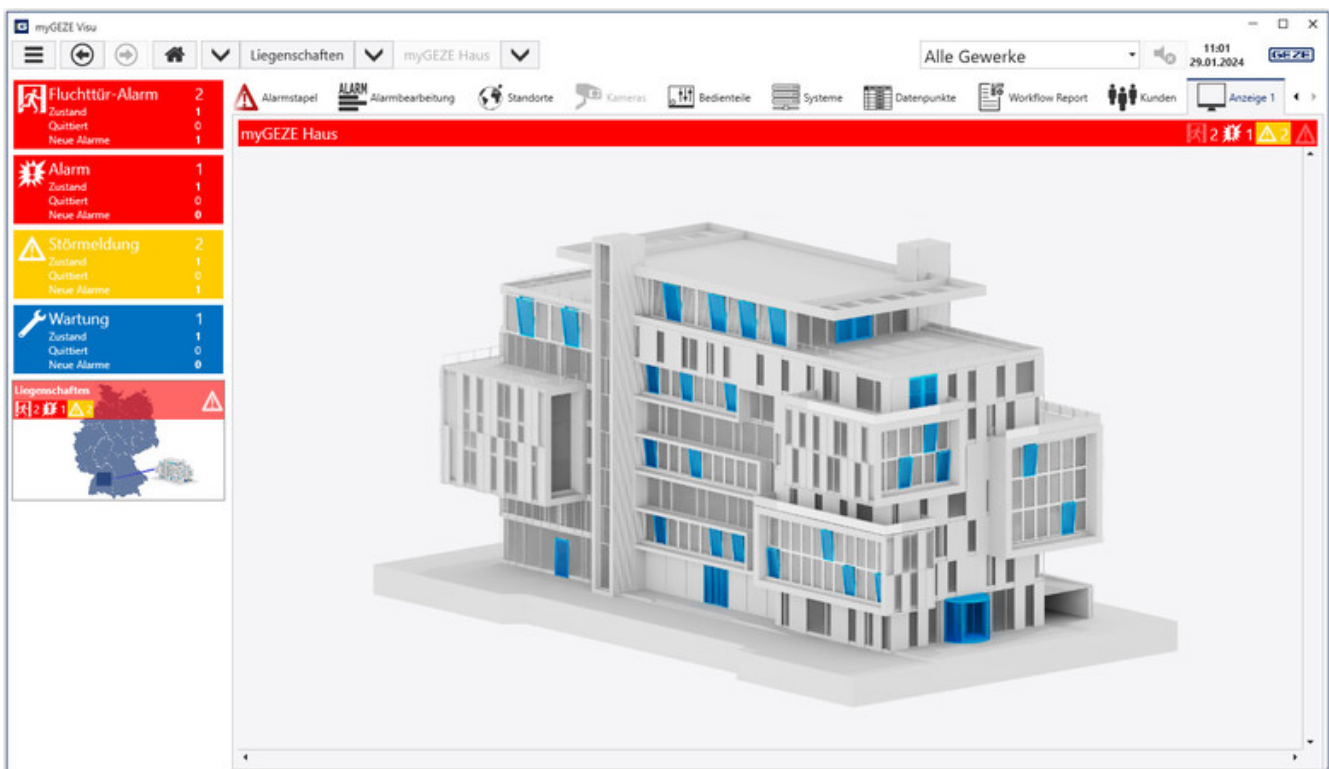

Product data sheet

myGEZE Visu license extensions *

License for the basic packages to connect additional product systems

AREAS OF APPLICATION

→ Expansion of the basic package with up to 5, 10, 25, 50 or 200 connectable product systems

PRODUCT FEATURES

→ Modular license concept for adjusting the system to customer requirements

TECHNICAL DATA

Productname myGEZE Visu license extensions *

VARIANTS / ORDER INFO

Designation	Ident-No.
myGEZE Control LICENSE 5 DEVICES (204009) *	204009
myGEZE Control LICENSE 10 DEVICES (204010) *	204010
myGEZE Control LICENSE 25 DEVICES (204011) *	204011
myGEZE Control LICENSE 50 DEVICES (204012) *	204012
myGEZE Control LICENSE UNLIMITED (204013) *	204013