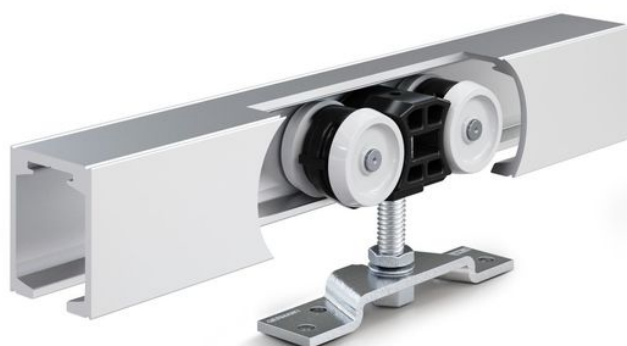

# Perlän 140 set for timber leaves

Sliding door fitting for wall installation and timber leaves